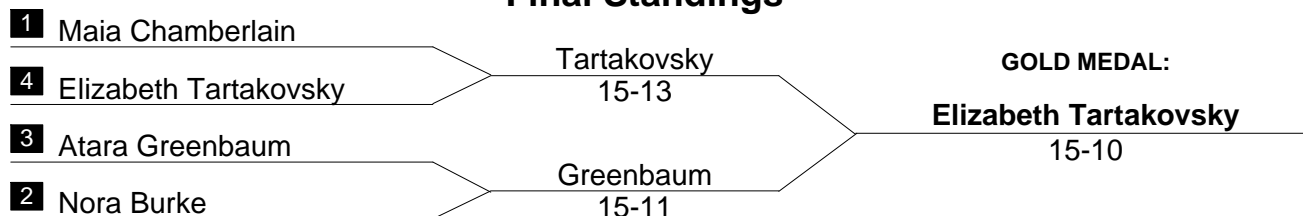

Women's Saber

Final Standings